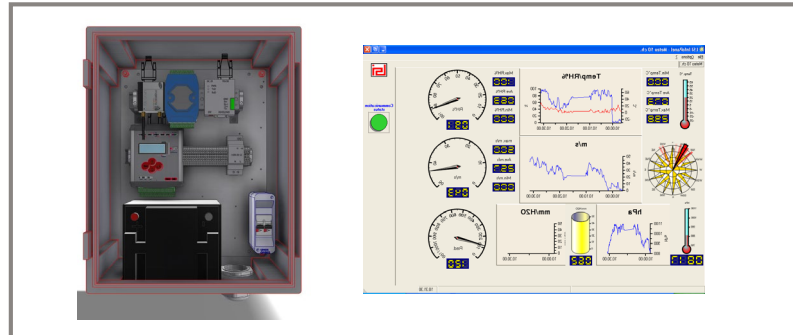

Overhead Power Line Monitoring

All-in One or separated weather sensors

Alpha-Log Data logger

Control cabinet, software, communication ...

Overhead Power Line monitoring depending on weather conditions at grid operator